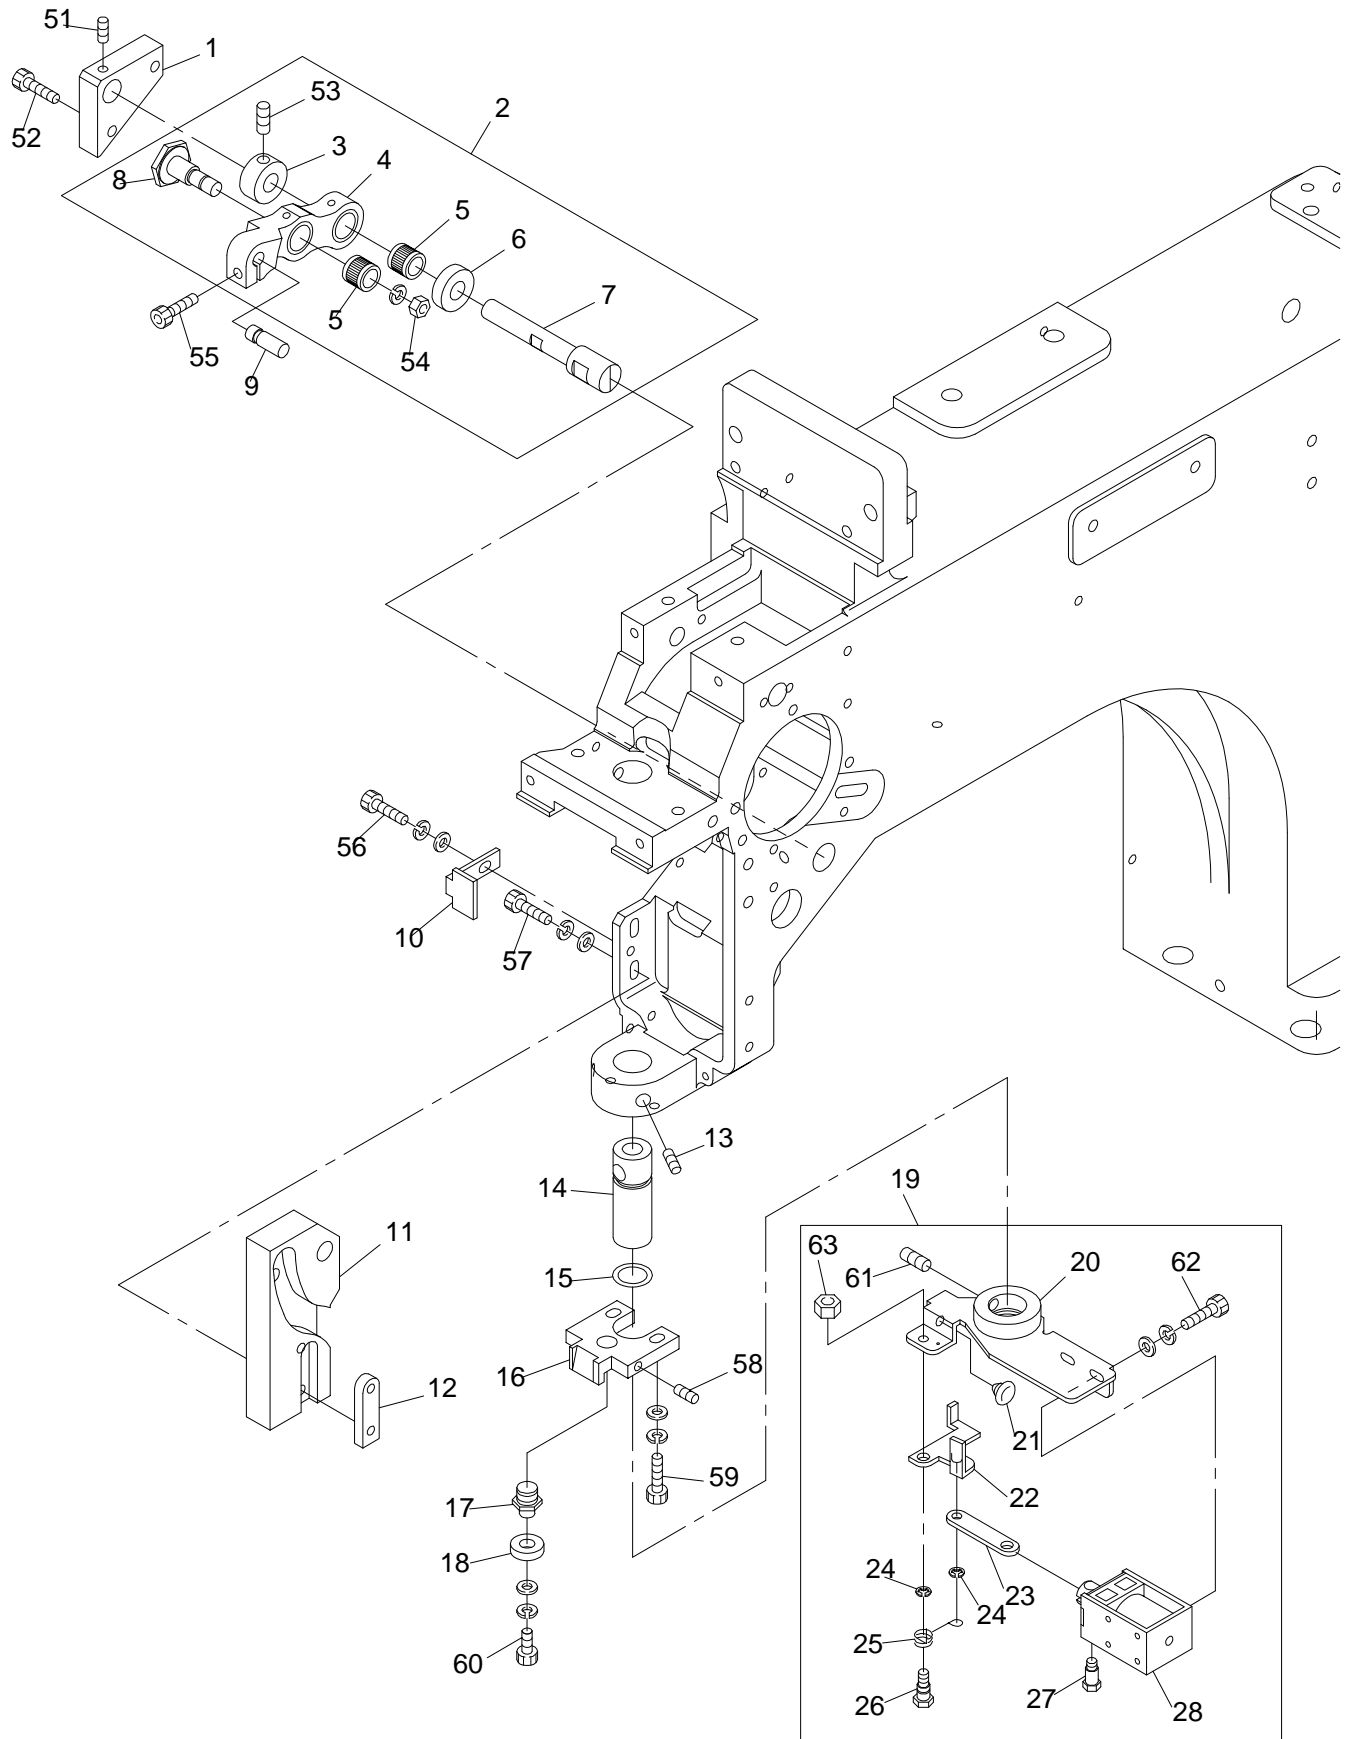

Barudan

HIGH SPEED AUTOMATIC EMBROIDERY MACHINE

ELITE Jr.

BEDT-ZN-101 (250 x 400)

**PARTS LIST
ADDENDUM**

Machine layout

BEDT-ZN-101(250x400)

02C Thread cut C

02D Thread cut D

04C Needle bar C

04D-2 Needle bar D (ZN/ZQ)

10A-2 Pantograph drive A

BEDT-ZN-101(250x400)

040427

10D Pantograph drive D