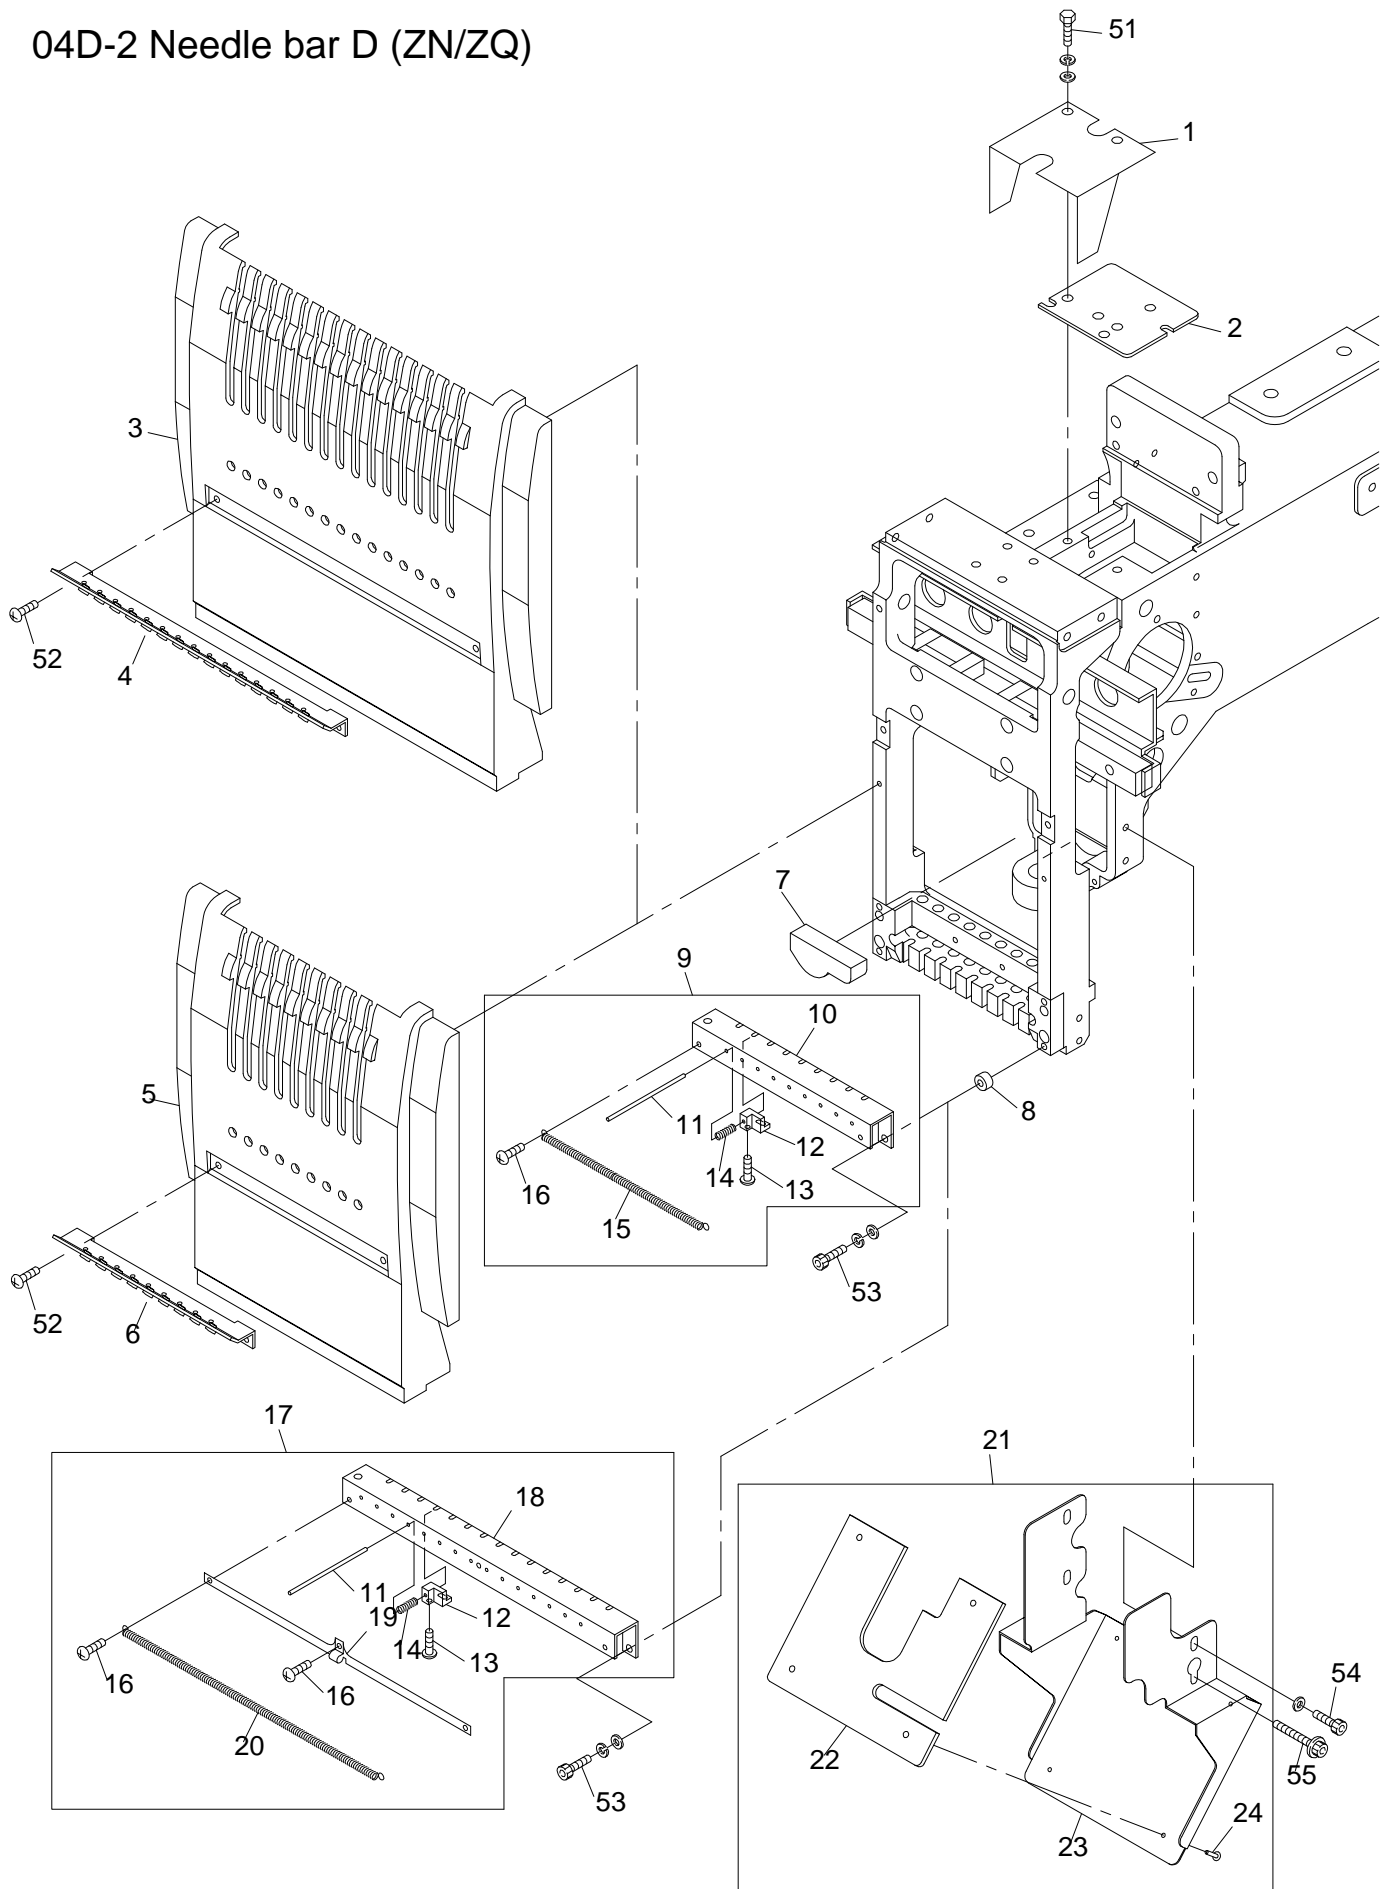

Barudan

HIGH SPEED AUTOMATIC EMBROIDERY MACHINE

ELITE Jr.

BEDT-ZN-101 (250 x 400)

**PARTS LIST
ADDENDUM**

Machine layout

BEDT-ZN-101(250x400)

02C Thread cut C

02D Thread cut D

04C Needle bar C

04D-2 Needle bar D (ZN/ZQ)

10A-2 Pantograph drive A

BEDT-ZN-101(250x400)

040427

10D Pantograph drive D