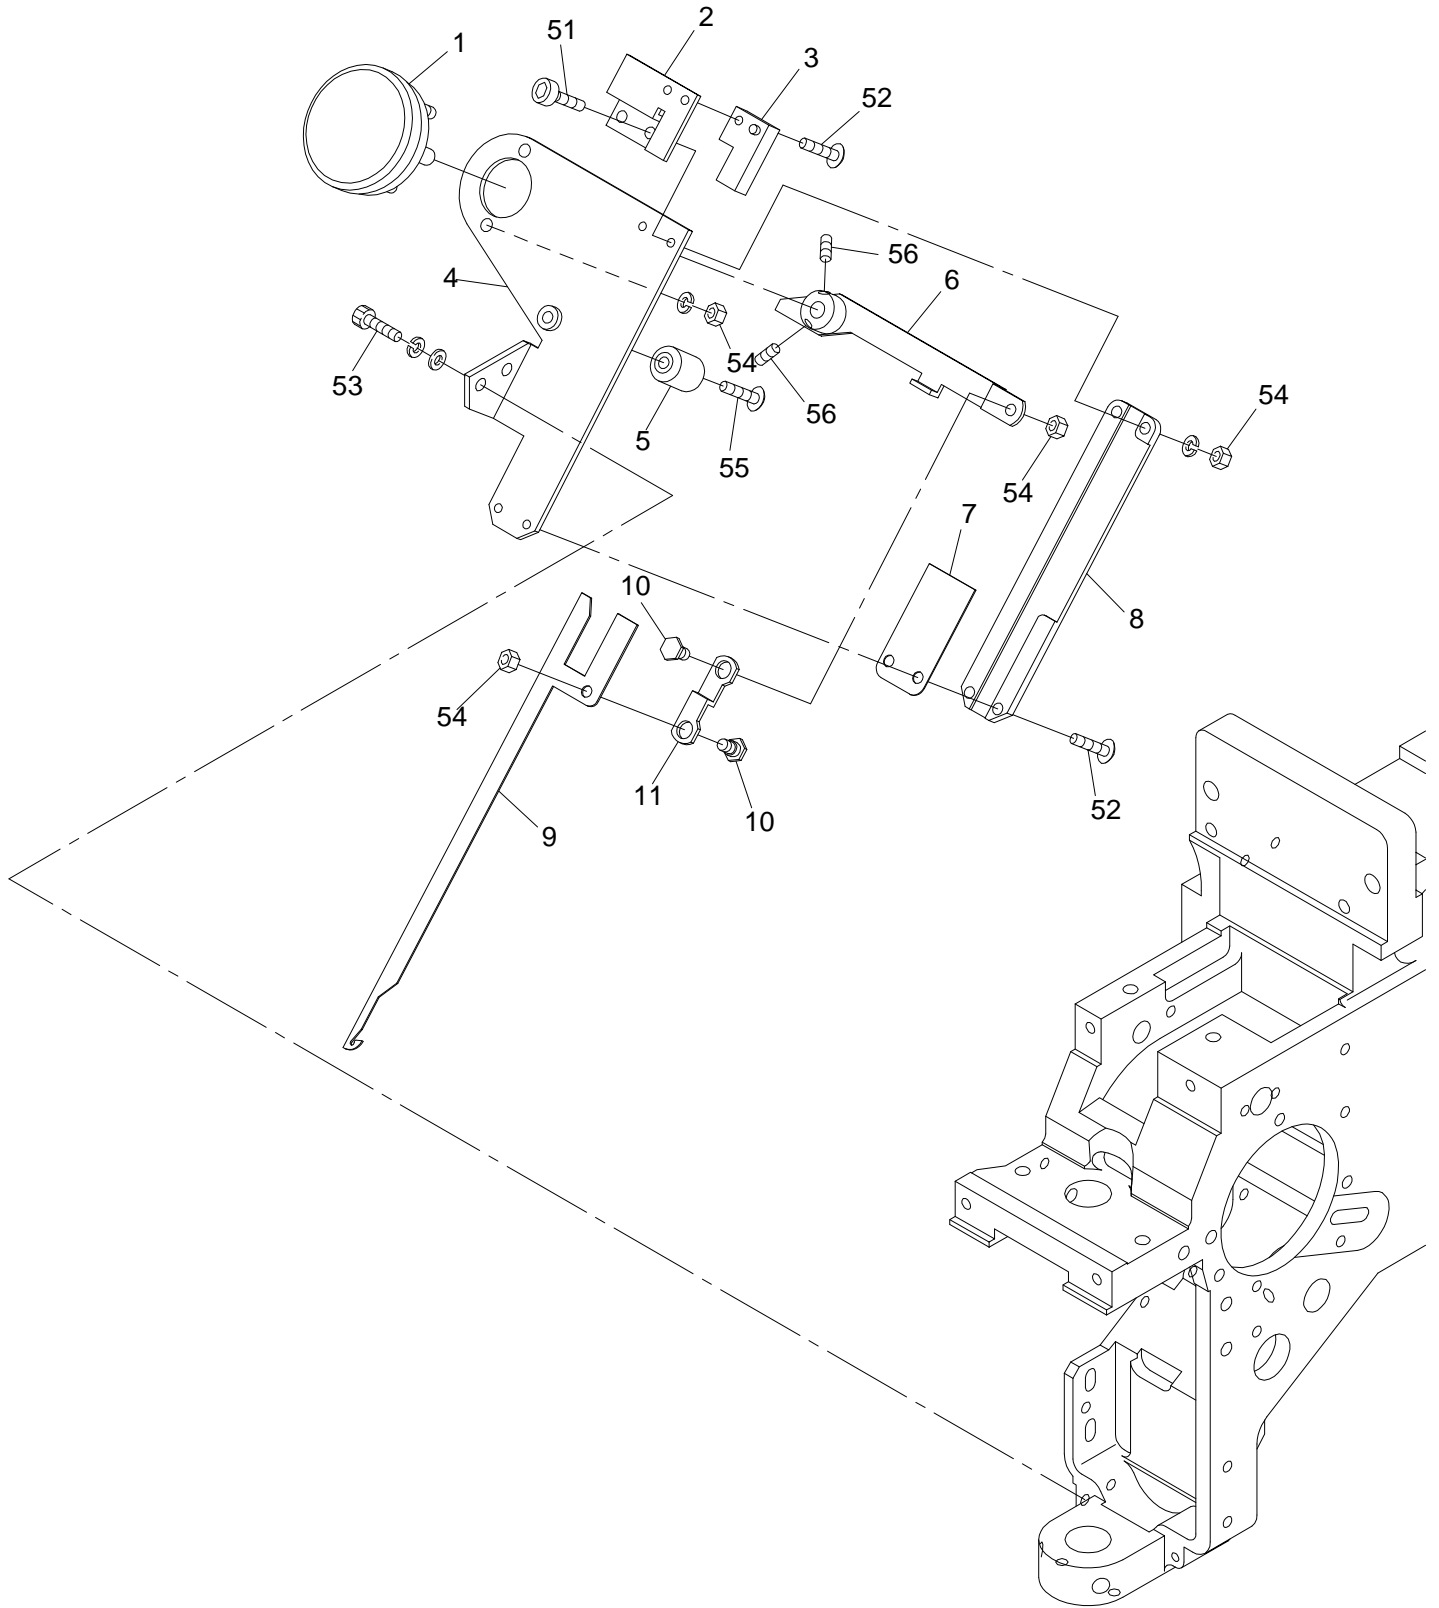

Barudan

HIGH SPEED AUTOMATIC EMBROIDERY MACHINE

ELITE Jr.

BEDT-ZN-101 (250 x 400)

**PARTS LIST
ADDENDUM**

Machine layout

BEDT-ZN-101(250x400)

02C Thread cut C

02D Thread cut D

04C Needle bar C

04D-2 Needle bar D (ZN/ZQ)

10A-2 Pantograph drive A

BEDT-ZN-101(250x400)

040427

10D Pantograph drive D