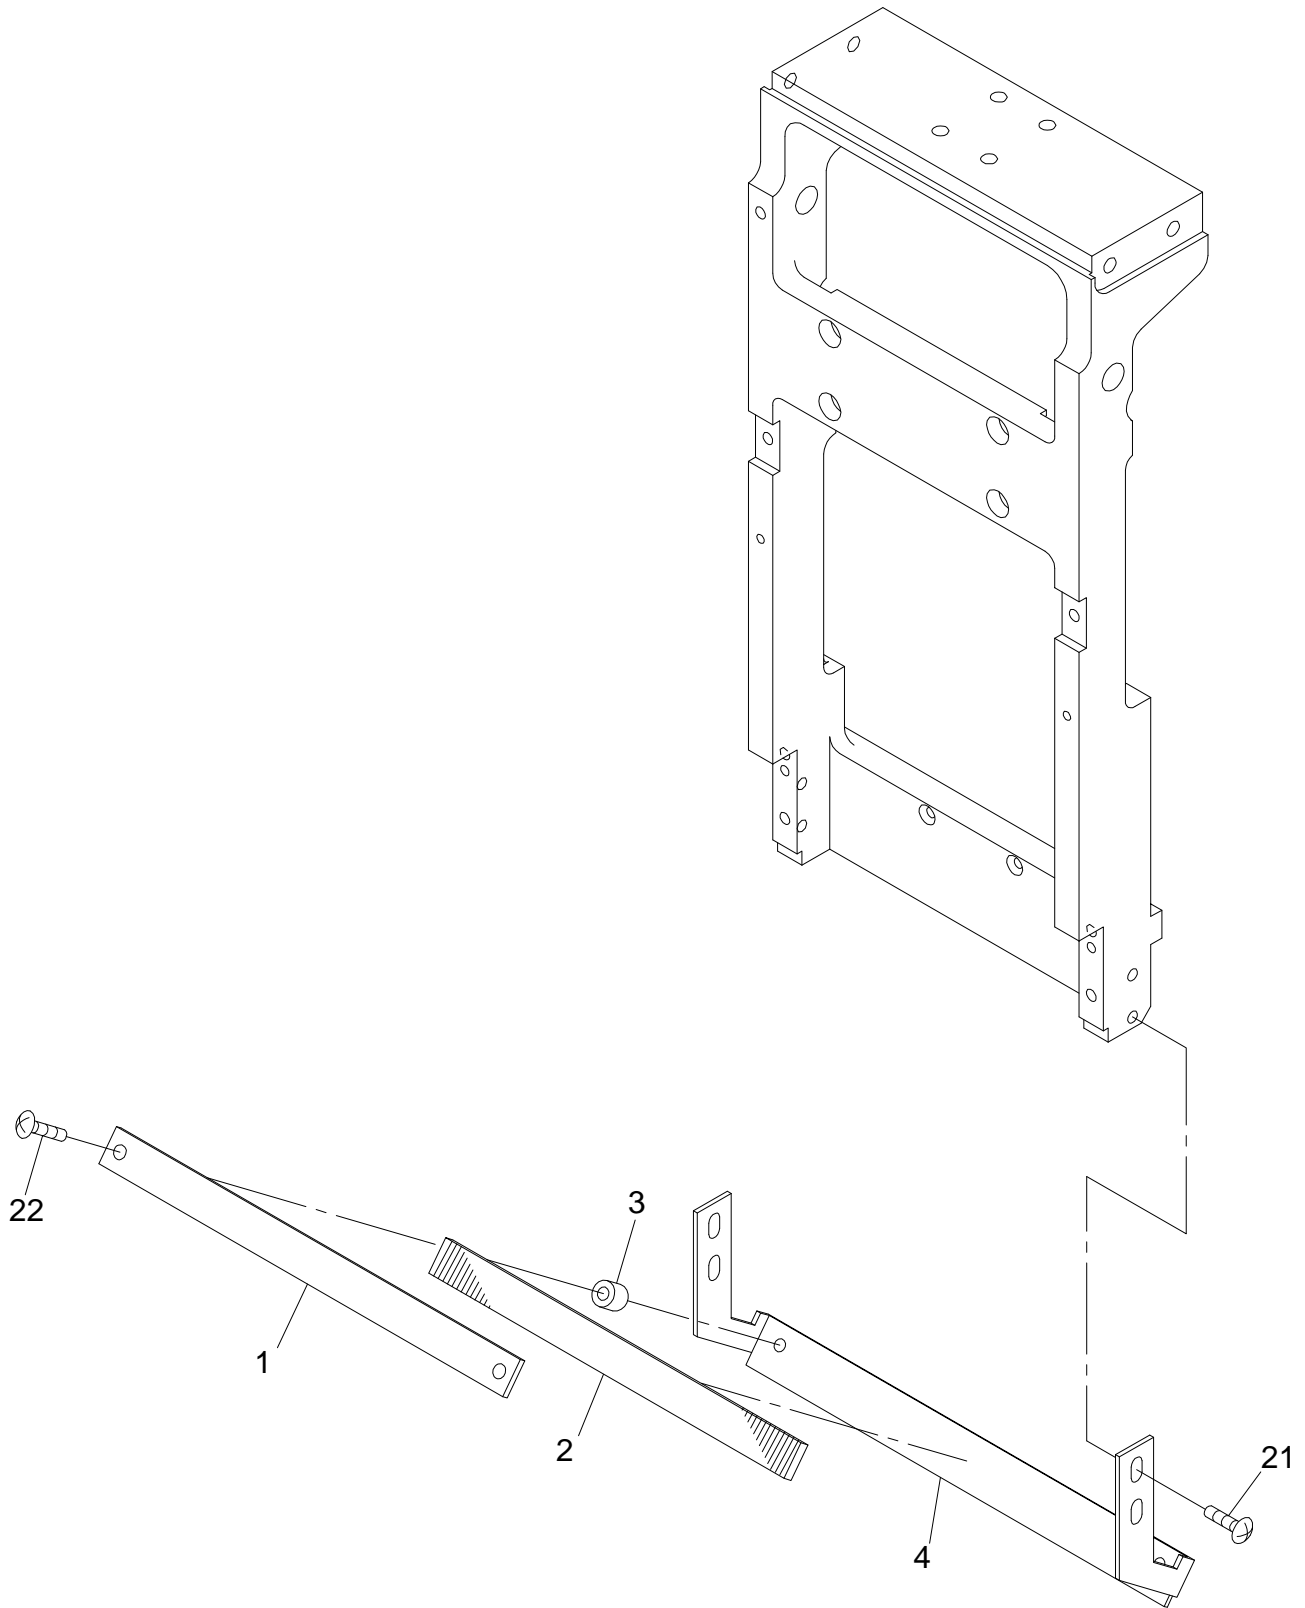

Barudan

HIGH SPEED AUTOMATIC EMBROIDERY MACHINE

ELITE Jr.

BEDT-ZN-101 (250 x 400)

**PARTS LIST
ADDENDUM**

Machine layout

BEDT-ZN-101(250x400)

02C Thread cut C

02D Thread cut D

04C Needle bar C

04D-2 Needle bar D (ZN/ZQ)

10A-2 Pantograph drive A

BEDT-ZN-101(250x400)

040427

10D Pantograph drive D