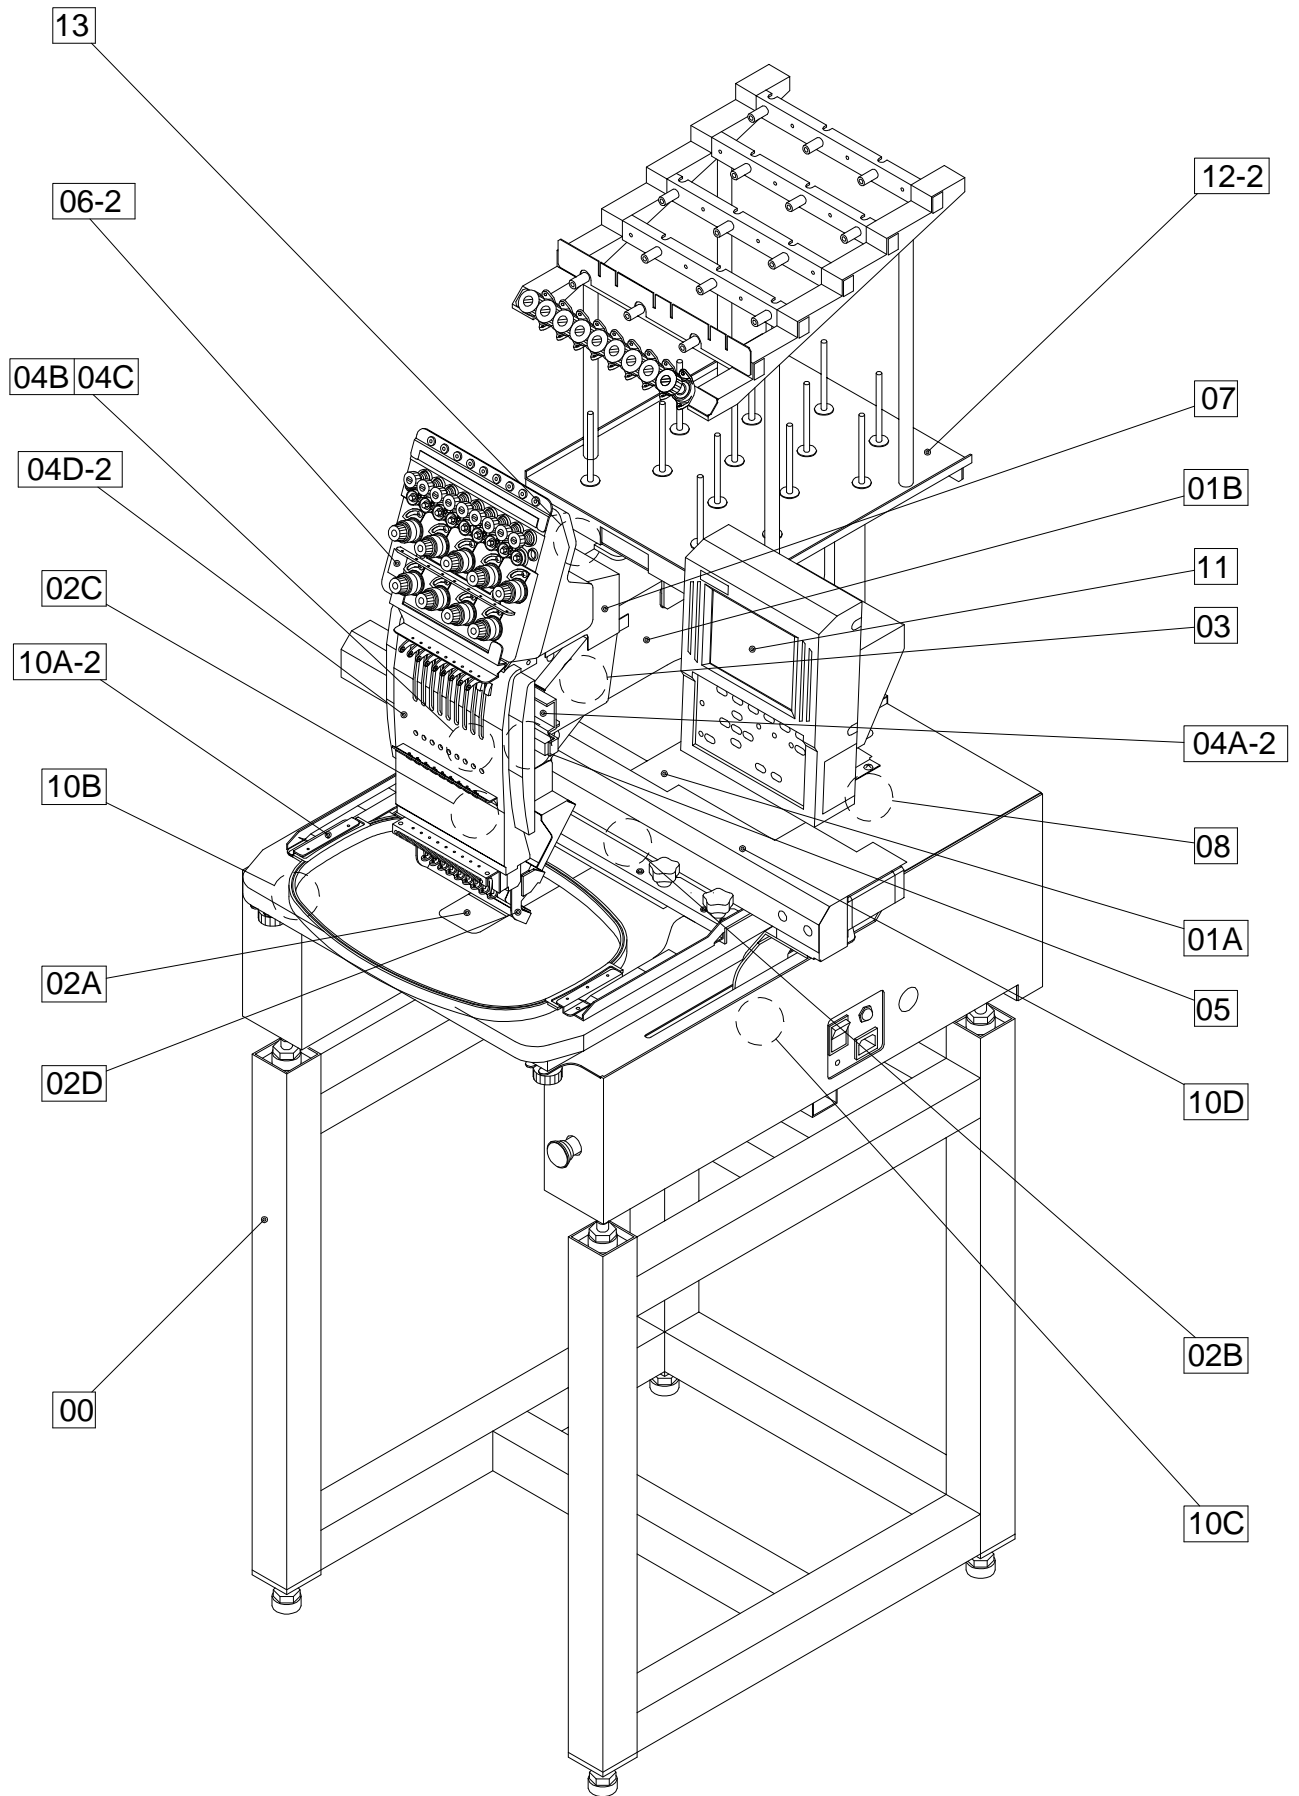

Barudan

HIGH SPEED AUTOMATIC EMBROIDERY MACHINE

ELITE Jr.

BEDT-ZN-101 (250 x 400)

**PARTS LIST
ADDENDUM**

Machine layout

BEDT-ZN-101(250x400)

02C Thread cut C

02D Thread cut D

04C Needle bar C

04D-2 Needle bar D (ZN/ZQ)

10A-2 Pantograph drive A

BEDT-ZN-101(250x400)

040427

10D Pantograph drive D