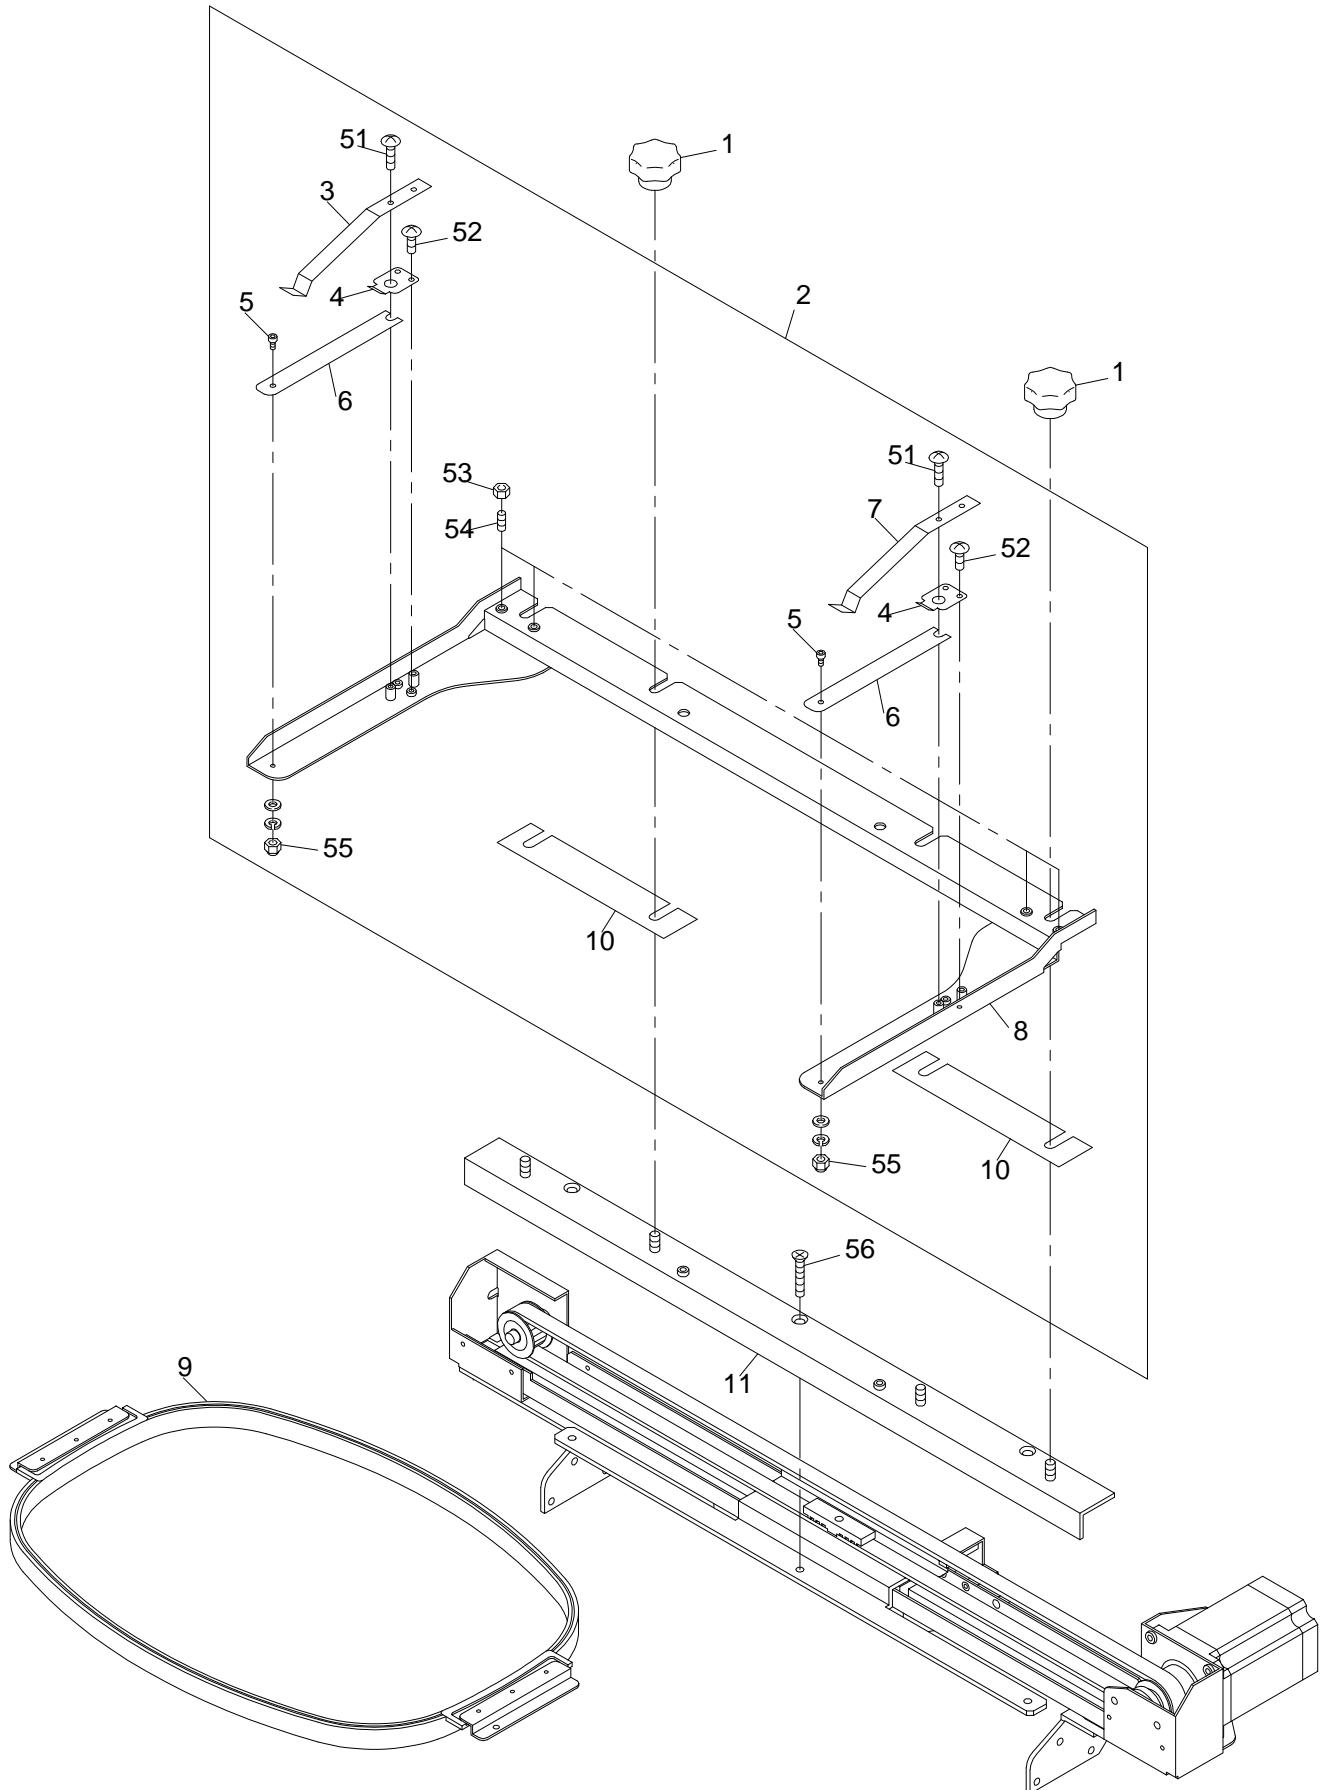

Barudan

HIGH SPEED AUTOMATIC EMBROIDERY MACHINE

ELITE Jr.

BEDT-ZN-101 (250 x 400)

**PARTS LIST
ADDENDUM**

Machine layout

BEDT-ZN-101(250x400)

02C Thread cut C

02D Thread cut D

04C Needle bar C

04D-2 Needle bar D (ZN/ZQ)

10A-2 Pantograph drive A

BEDT-ZN-101(250x400)

040427

10D Pantograph drive D